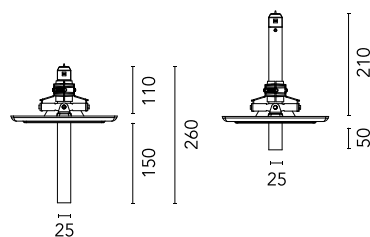

Junco 250 mm

■ 08.8595.AAA - Black

Luminaire that offers many possibilities. Can be individually focused and their recessed height is adjustable.

Main specifications

Mounting	Ceiling recessed	Dimmable	No
Environment	Indoor dry location	Autoprotected Lamp	No
LED type	Power LED	Source Power (W)	2.2W
Lamp category	LED	Source Flux (lm)	182
Ilcos	No	System Flux (lm)	130

Optical

Lighting Type	Direct
Lighting distribution	Symmetric
CCT (K)	2700K
CRI>	90
Cold Beam Lighting	No
Beam angle C0-180 (°)	15

Electrical

Main Voltage (Vac)	3,00
Driver	Remote excluded
Dimmable	No
Dimmable type	Non Dimmable, Dimmable Push, Dimmable 1-10V
Emergency Type	No

Physical

Colour	Black	Recessed depth (mm)	210
Trim	No	Length (mm)	250
Orientations	Adjustable	Net weight (Kg)	0.13
Rotation (°)	360	IP	20
Longitudinal Tilting	20	IP external	20

Note

Soft Plate to be order separately.