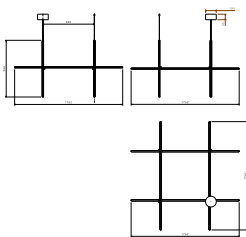

Abient Thumbnail

Main specifications

Mounting	Suspension	Lamp holder	LED Module
Environment	Indoor dry location	Autoprotected Lamp	No
Light source type	LED	Source Power (W)	161
Light source replaceable	Replaceable (LED only) light source by a professional LED Module	Source Flux (lm)	8830lm
		System Flux (lm)	8830

LED type

Optical

Lighting Type	Total
Lighting distribution	Asymmetric
CCT (K)	2700K
CRI>	95
Cold Beam Lighting	No
Extreme Cut off	No

Electrical

Insulation class	I	Batteries Inside	No
Frequency (Hz)	50/60	Power supply replaceable	Replaceable control gear by a professional
Main Voltage (Vac)	100-240		2400
Driver	Integrated	Cord length (mm)	
Dimmable type	Dimmable 0-10V, Dimmable Push, Dimmable 1-10V, Dimmable DALI 1		

Physical

Colour	Anodized Champagne	IP external	20
Length (mm)	1762		
Net weight (kg)	7.9		
Gross weight (kg)	17.42		
IP	20