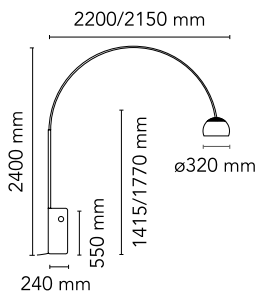

Arco Led

II F0303000 - Steel

Designed by Achille and Pier Giacomo Castiglioni

Floor lamp providing direct light. White Carrara marble base. Satin-finish stainless steel telescopic stem. Pressed, polished and zapon-varnished aluminum swiveling and height-adjustable reflector.

Main specifications

Mounting Environment	Floor Indoor dry location	Lamp holder	COB LED
Light source type	LED	Dimmable	Yes
Light source replaceable	Replaceable (LED only) light source by a professional LED array	Autoprotected Lamp	No
LED type		Number of heads	1
System Flux (lm)	1224	Source Power (W)	28

Physical

Colour	Steel
Net weight (kg)	63.85
Gross weight (kg)	140.79
IP	20
IP external	20