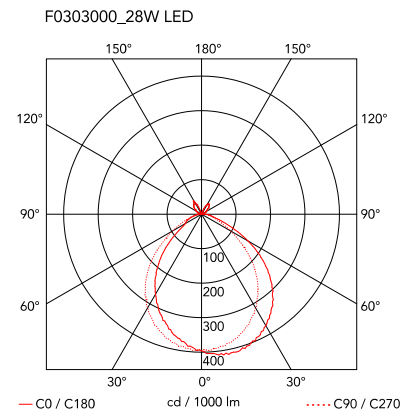

Optical

Lighting Type	Direct
Lighting distribution	Asymmetric
CCT (K)	2700
Cold Beam Lighting	No
Extreme Cut off	No