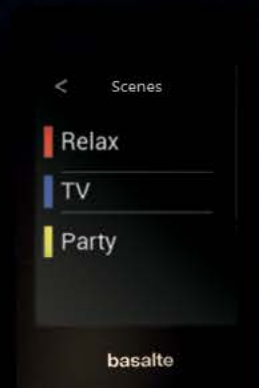

Universal, intuitive and elegant.
It's the only remote you'll ever need.