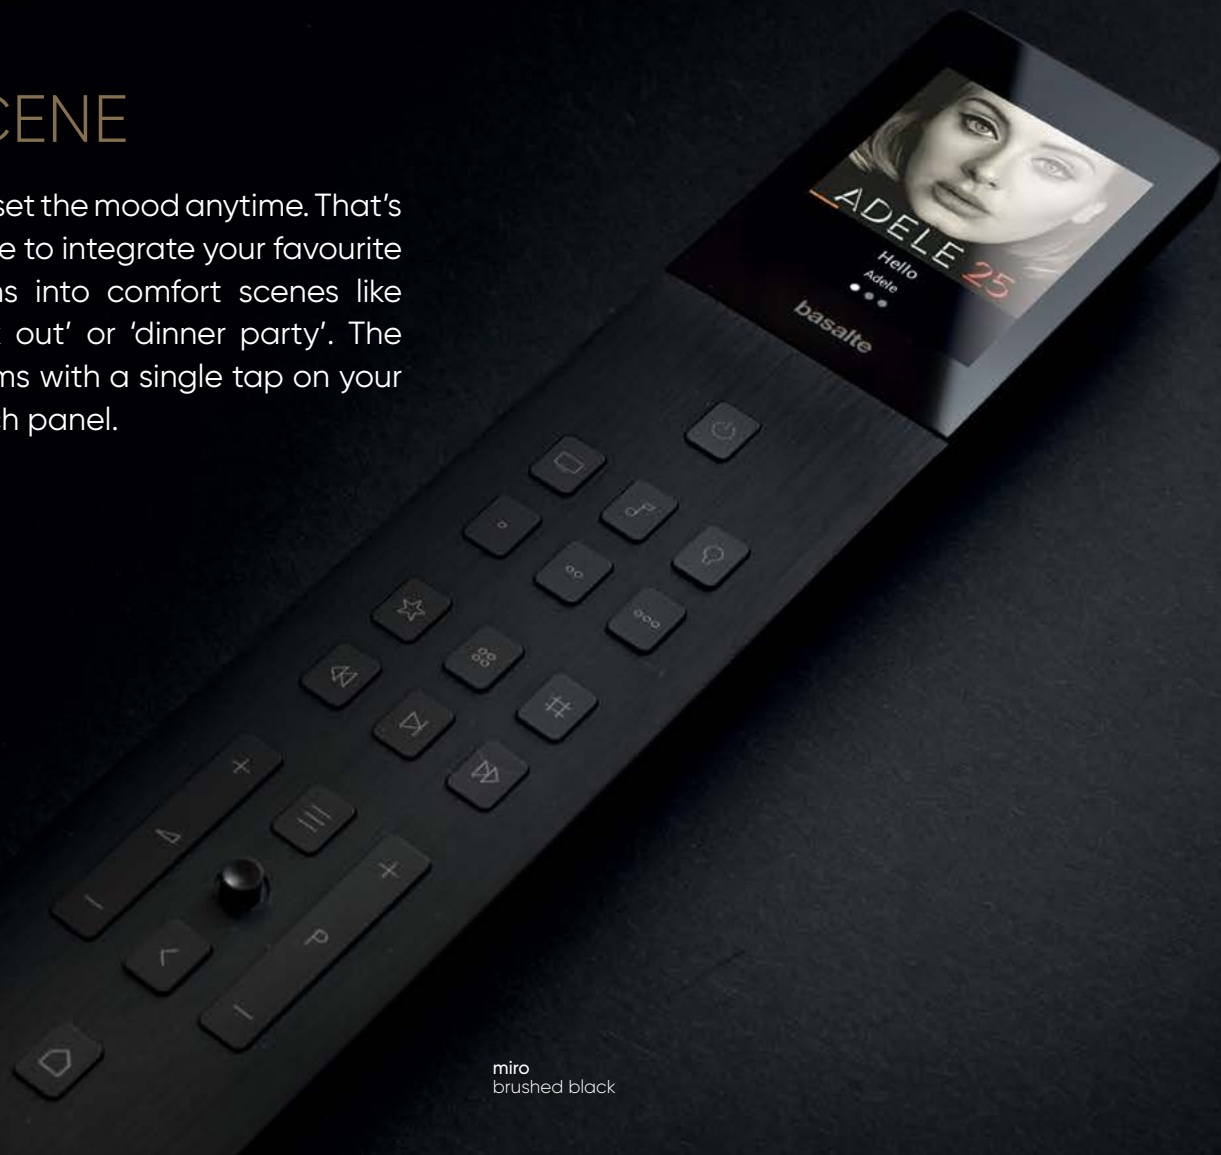

Music

Harmonise with your daily routines

Music shapes how we see the world. That is why we bring it to the heart of the most important place in life: home.

Your favourite playlists, radio stations and even old-school record player are only a tap away with the Basalte Home app, keypads and Miro remote.

Easily set the mood with comfort scenes that include your favourite music, such as 'party' and 'dinner'.

sentido
brushed brass

calto D4
brushed brass

lisa
bronze

SET THE SCENE

Music has the power to set the mood anytime. That's why we made it possible to integrate your favourite songs or radio stations into comfort scenes like 'welcome home', 'work out' or 'dinner party'. The room instantly transforms with a single tap on your keypad, remote or touch panel.